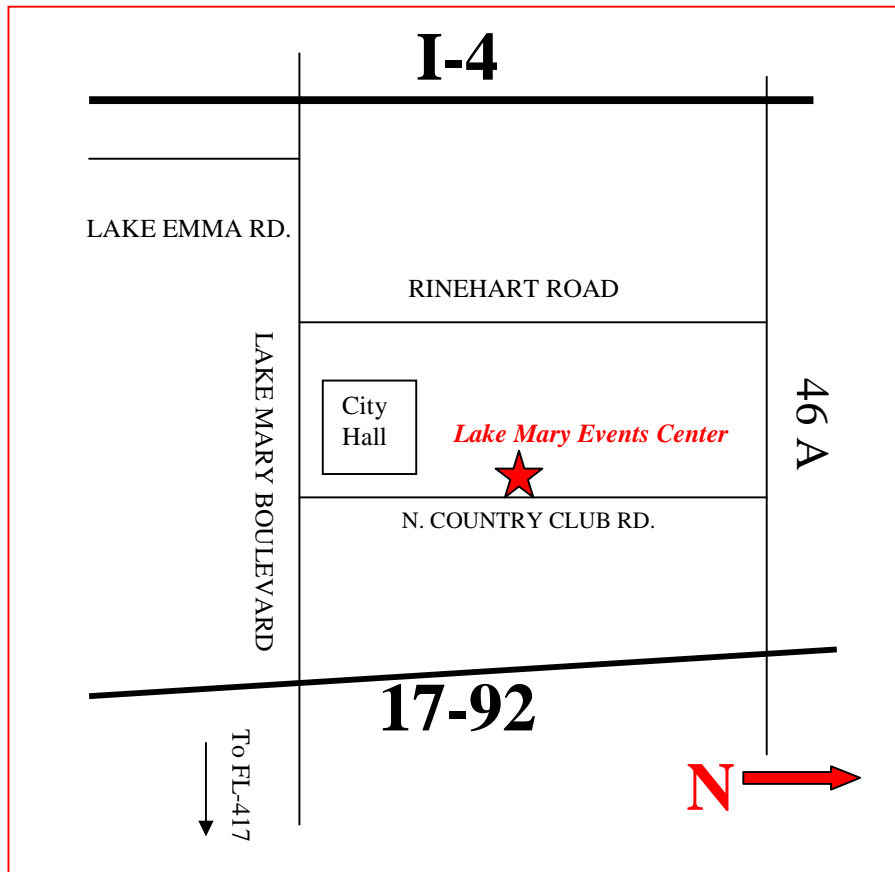

Lake Mary Events Center

FROM INTERSTATE-4:

I-4 to Lake Mary Blvd., Exit 98
East on Lake Mary Blvd., approximately 2.5 miles
Left (North) on Country Club Road
Building is 0.3 miles on the left.

FROM FL-417 / CENTRAL FLORIDA GREENWAY:

FL-417 / Central Florida Greenway to Exit 49,
Lake Mary Blvd. / CR-427
West on Lake Mary Blvd., 3.5 miles
Right (North) on Country Club Road
Building is 0.3 miles on the left.